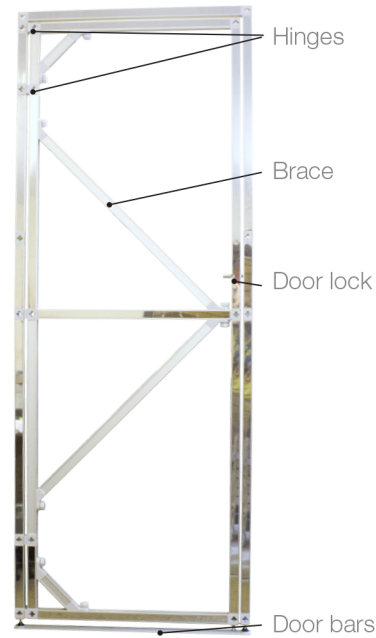

Doors

PRODUCT CODE: **SEE BELOW**

AFD
Airframe Doors

SIZE	HEIGHT	WEIGHT	PRODUCT CODE
Cupboard Door W490mm c/c	980mm c/c	5kg	AFDC0490
Cupboard Door W735mm c/c	980mm c/c	5.3kg	AFDC0735
Half Door W735mm c/c	-	5.5kg	AFDHF0735
Standard Door W735mm c/c	1960mm c/c	11kg	AFDSF0735
Curved Door (2940mm Ø c/c)	1960mm c/c	11kg	AFDSC

Supplied for fabric, please note this door only opens inward.

CHD
Channel Doors

SIZE	HEIGHT	WEIGHT	PRODUCT CODE
Half Door W735mm c/c	-	5.5kg	CHDHF0735
Standard Door W735mm c/c	1960mm c/c	11kg	CHDSF0735

DSB
Door bars complete with feet

SIZE	WEIGHT	PRODUCT CODE
Custom	-	DSBC
735mm c/c	673g	DSB0735
980mm c/c	923g	DSB0980

DSHM
Door Hinge Metal
Weight 51g

DSK
Door Key only
Weight 9g

DSL
Door Lock only
Weight 83g